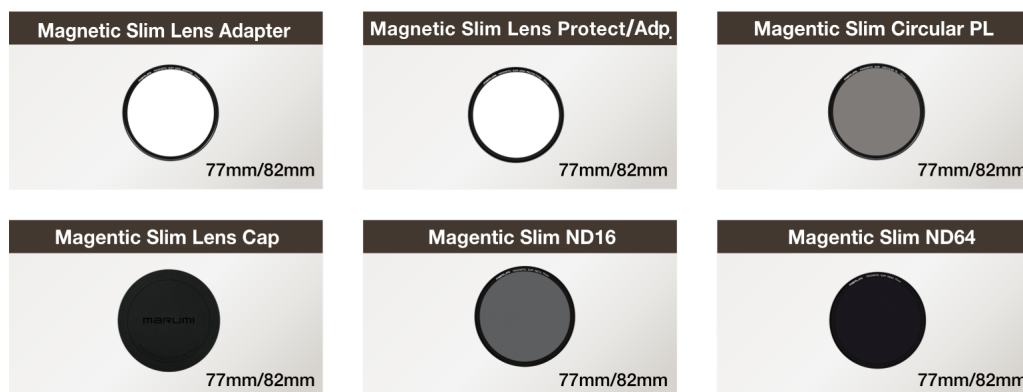

[Individual filter & accessories]

Filter Diameter: 77mm/ 82mm

- **“Magnetic Slim Lens Protect/Adp.”***
- **“Magnetic Slim Circular PL”**
- **“Magnetic Slim ND16”**
- **“Magnetic Slim ND64”**

All filters are double-sided multi-coated and Water-/Oil repellent coated

- **“Magnetic Slim Lens Adapter”***
- **“Magnetic Slim Lens Cap”**

* Either “Magnetic Slim Lens Adapter” or “Magnetic Slim Lens Protect/Adp.” needs to be initially mounted to your camera lens before attaching other magnetic filters.

Product overview

Magnetic Slim Series enable you to attach & detach a filter in a second by the strong magnetic function. Ultra slim frame structure also makes it realize using both Polarizer and ND filters together. If you are a photographer who still has never purchased any filters before, **“Magnetic Slim Basic Kit”** is a best-suit to start up with. **“Magnetic Slim Advanced Kit”** allows you to expand your creativity in many types of scenes. Along with Magnetic Slim Series, time consumption will be permanently avoided in order to capture your precious moments.